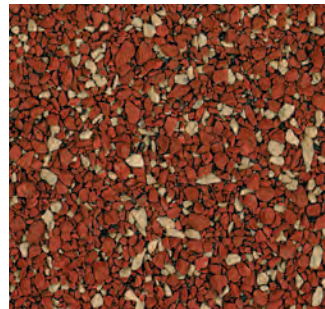

**STANDARD COLORS**

BLACK

WHITE

BROWN

BUFF

GRAY

JET BLACK

**BLENDED COLORS**

BROWN BLEND

GRAY BLEND

TAN BLEND

BLACK BLEND

TERRA COTTA

SLATE BLEND

The mineral granule colors shown are reproduced as a reference only, and as an aid in the selection of contrasting color schemes. The Actual product color may vary slightly from those shown. BITEC, INC. assumes